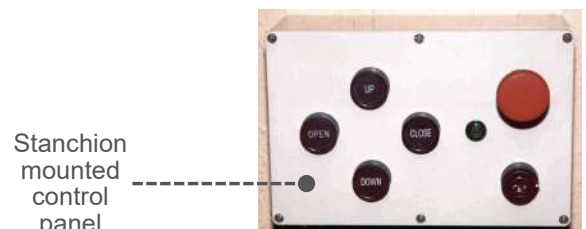

Introducing the Platform Stairlift

TECHNICAL

Type of Lift	Wheelchair platform lift for straight stairways
Usage	Wheelchair users
Environment	Internal or External
No. of Stops	2
Rated Speed	0.01m/s
Platform Sizes	750 x 900mm 800 x 1000mm 800 x 1250mm
Capacity	225kg
Drive System	Rack & pinion direct drive
Controls	Constant pressure joystick 'Wander-lead' option
Power Req.	230V, 1 ph, 50Hz
Safety	Fold down locking arms Fold up platform barriers Emergency stop button
Configuration	Straight stairway only
Fastening	Direct to wall or via stanchion post

A platform stairlift is an ideal solution for wheelchair accessibility where space is at a premium. Installed onto a straight stairway with a choice of platform sizes, a platform stairlift can make almost any building accessible.

The platform stairlift folds away when not in use to free up stairway space for ambulant users, with a footprint of 290mm deep when folded. Add a fold down seat for a versatile access solution, and customise colours to match your building.

KEY FEATURES