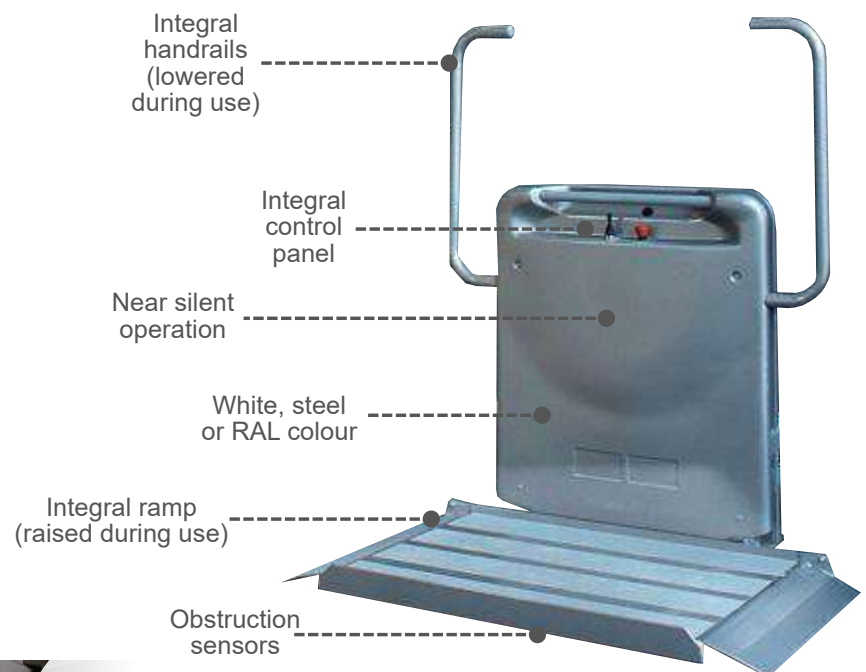

Introducing the Platform Stairlift

TECHNICAL

Type of Lift	Wheelchair platform lift for straight stairways
Usage	Wheelchair users
Environment	Internal or External
No. of Stops	2
Rated Speed	0.01m/s
Platform Sizes	750 x 900mm 800 x 1000mm 800 x 1250mm
Capacity	225kg
Drive System	Rack & pinion direct drive
Controls	Constant pressure joystick 'Wander-lead' option
Power Req.	230V, 1 ph, 50Hz
Safety	Fold down locking arms Fold up platform barriers Emergency stop button
Configuration	Straight stairway only
Fastening	Direct to wall or via stanchion post

A platform stairlift is an ideal solution for wheelchair accessibility where space is at a premium. Installed onto a straight stairway with a choice of platform sizes, a platform stairlift can make almost any building accessible.

The platform stairlift folds away when not in use to free up stairway space for ambulant users, with a footprint of 290mm deep when folded. Add a fold down seat for a versatile access solution, and customise colours to match your building.

KEY FEATURES

Gartec Platform Stairlift

GARTEC

LEADING THE PLATFORM LIFT INDUSTRY

FEATURES

Controls	On board joystick Wall mounted call box Emergency stop button
Ramp	Integral ramp on platform Raised during travel
Safety	Call whilst folded function Obstruction sensors Fold down arms for travel Fold up ramps for travel Emergency stop button
Warranty	12 month warranty as standar